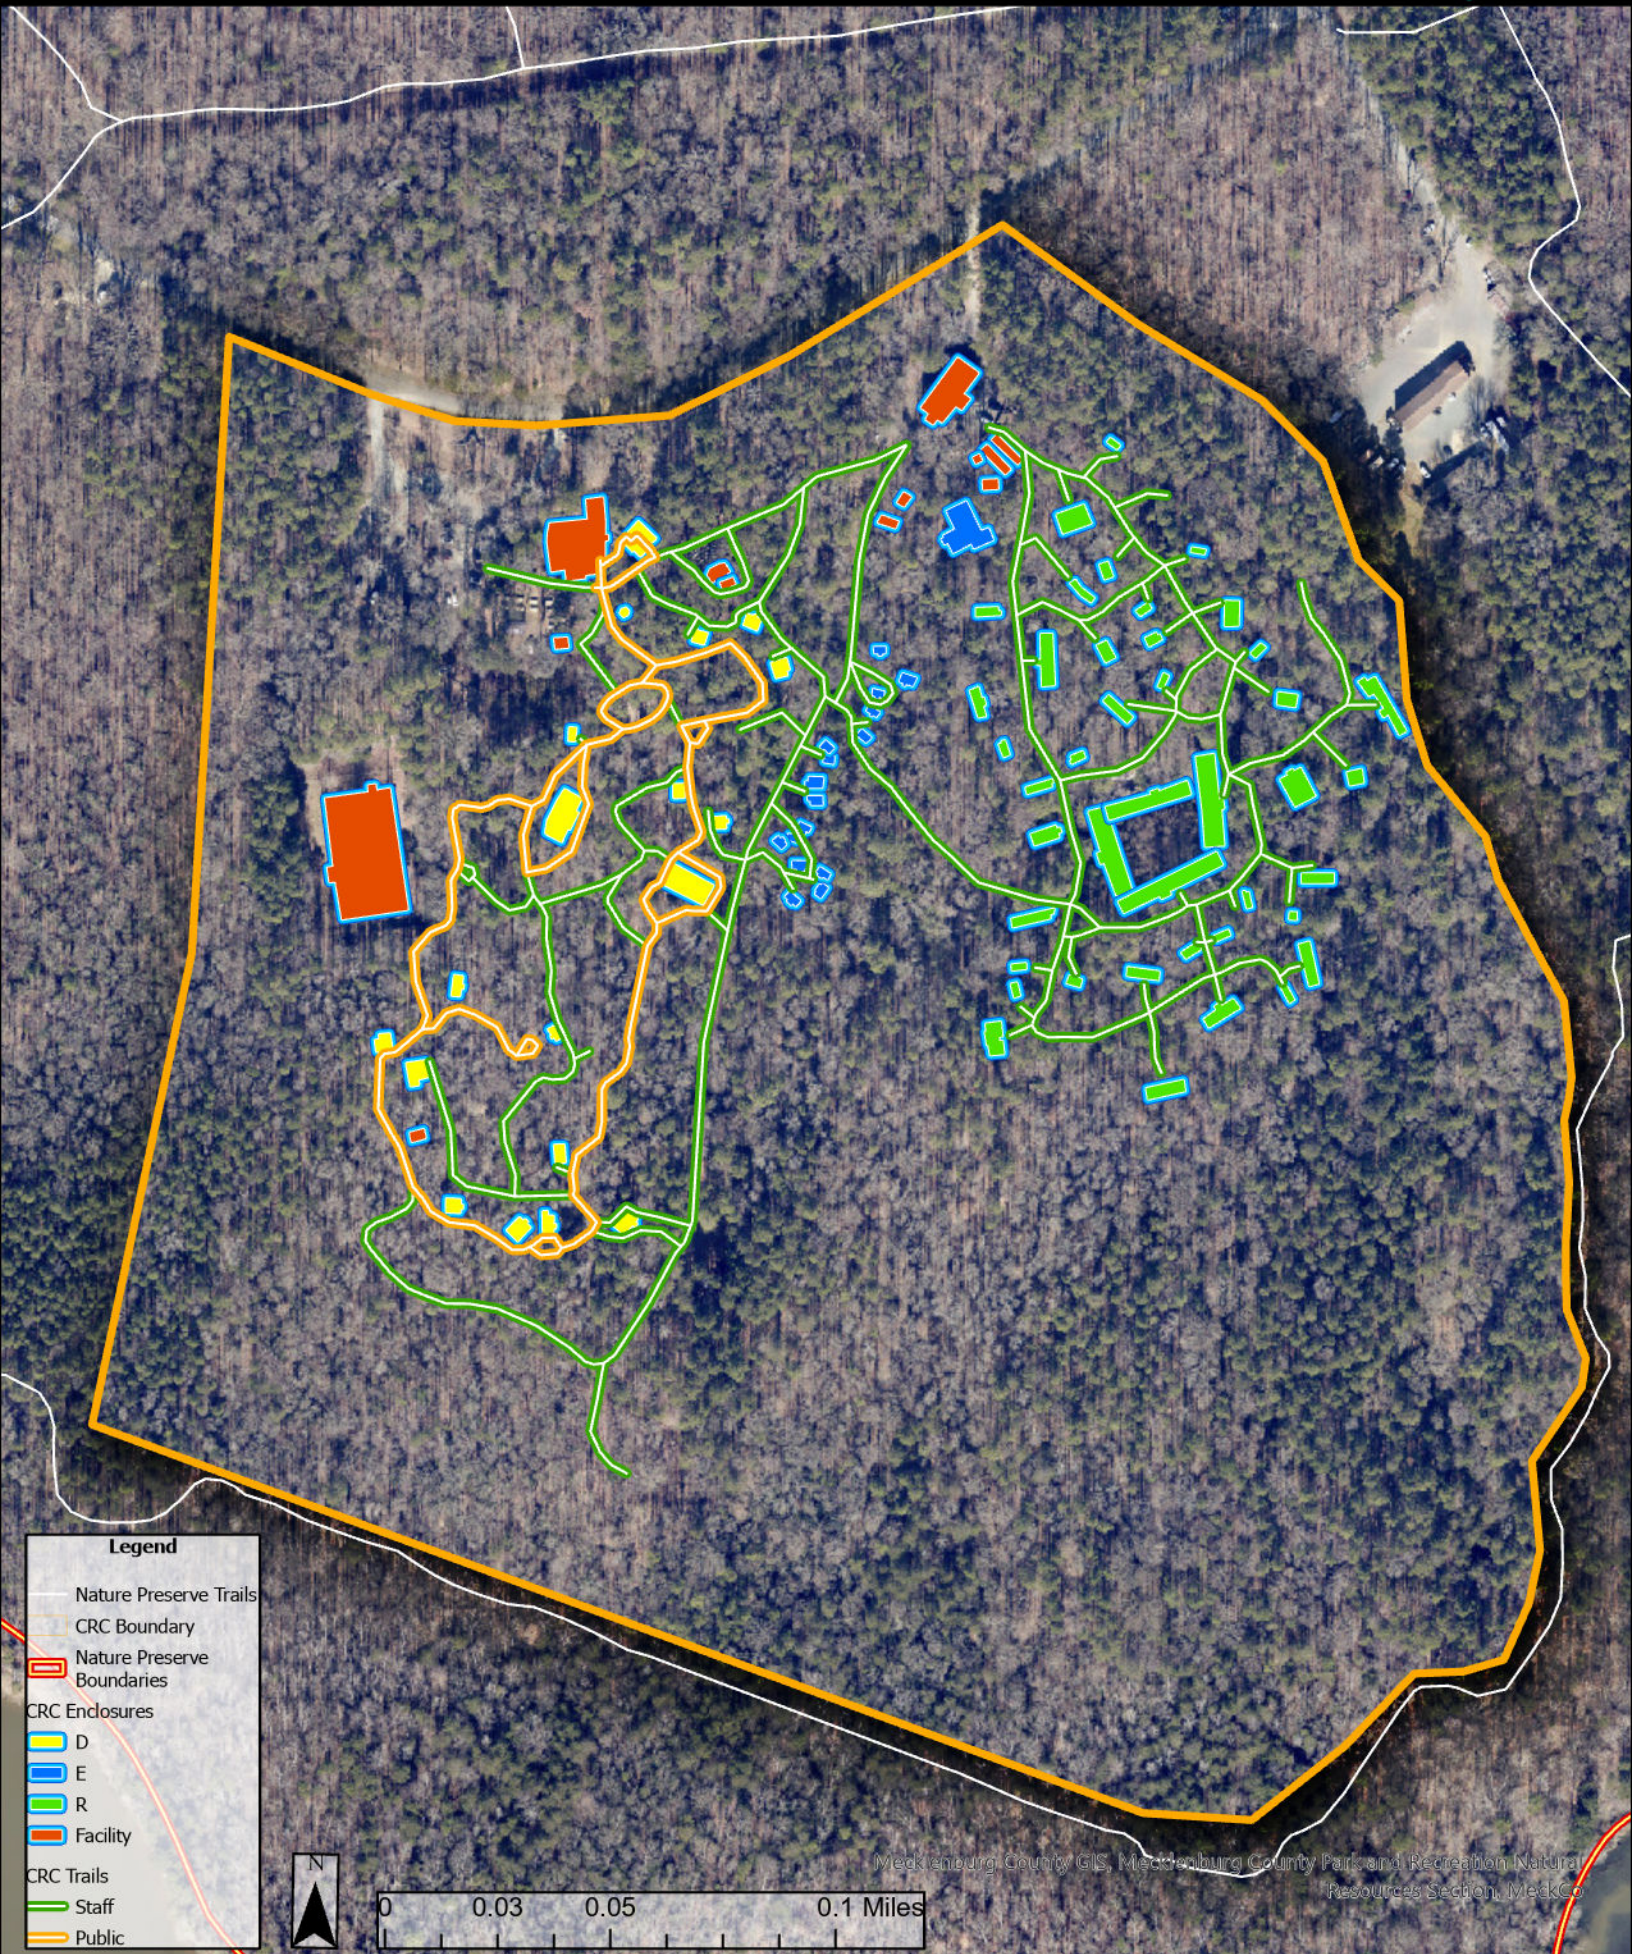

Legend

- Nature Preserve Trails
- CRC Boundary
- Nature Preserve Boundaries
- CRC Enclosures**
- D
- E
- R
- Facility
- CRC Trails**
- Staff
- Public

Legend

- Nature Preserve Trails
- CRC Boundary
- Nature Preserve Boundaries
- CRC Enclosures
 - D
 - E
 - R
 - Facility
- CRC Trails
 - Staff
 - Public

Legend

- Nature Preserve Trails
- CRC Boundary
- Nature Preserve Boundaries
- CRC Enclosures
 - D
 - E
 - R
- Facility
- CRC Trails
 - Staff
 - Public

Open Daily
10:00AM - 4:00PM

- Outdoor Classroom
- Quiet Area
- Picnic Area
- Restrooms
- Gift Shop
- Parking
- Gazebo
- Sandbox

AMBASSADOR BIRDS

- | | |
|------------------------------|------------------------------|
| 1 Common Raven | 10 Turkey Vulture |
| 2 Saker Falcon | 11 Andean Condor |
| 3 Harris Hawk | 12 Turkey Vulture |
| 4 Eastern Screech Owl | 13 Black Vulture |
| 5 Eurasian Eagle Owl | 14 Great Horned Owl |
| 6 Lanner Falcon | 15 King Vulture |
| 7 Red-tailed Hawk | 16 Peregrine Falcon |
| 8 Hooded Vulture | 17 Barred Owl |
| 9 Red-shouldered Hawk | 18 Golden Eagle |
| Swainson's Hawk | 19 African Fish-eagle |
| Barn Owl | 20 Bald Eagle |
| Chaco Owl | |