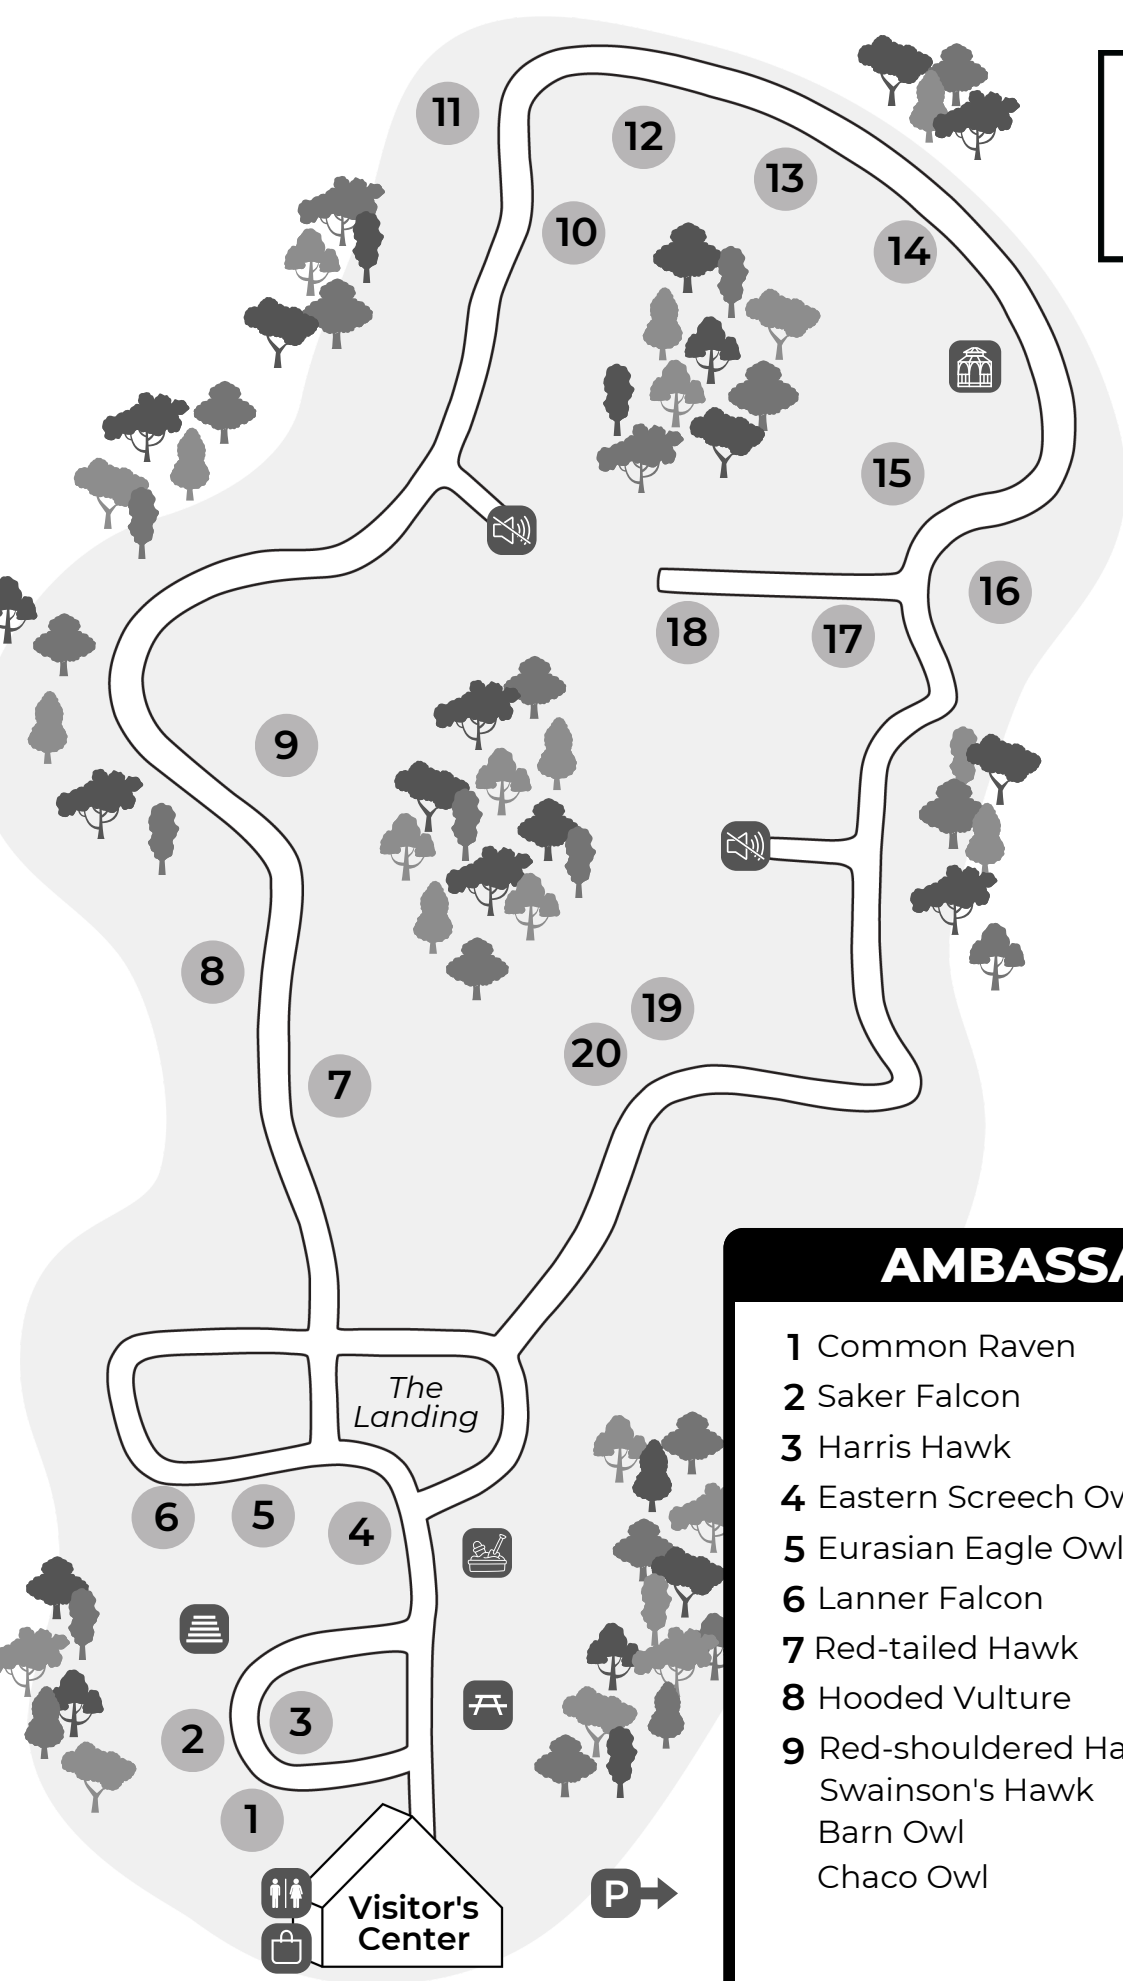

Legend

- Nature Preserve Trails
- CRC Boundary
- Nature Preserve Boundaries
- CRC Enclosures**
- D
- E
- R
- Facility
- CRC Trails**
- Staff
- Public

Legend

- Nature Preserve Trails
- CRC Boundary
- Nature Preserve Boundaries
- CRC Enclosures
 - D
 - E
 - R
 - Facility
- CRC Trails
 - Staff
 - Public

Legend

- Nature Preserve Trails
- CRC Boundary
- Nature Preserve Boundaries
- CRC Enclosures
 - D
 - E
 - R
- Facility
- CRC Trails
 - Staff
 - Public

Open Daily
10:00AM - 4:00PM

- Outdoor Classroom
- Quiet Area
- Picnic Area
- Restrooms
- Gift Shop
- Parking
- Gazebo
- Sandbox

AMBASSADOR BIRDS

- | | |
|------------------------------|------------------------------|
| 1 Common Raven | 10 Turkey Vulture |
| 2 Saker Falcon | 11 Andean Condor |
| 3 Harris Hawk | 12 Turkey Vulture |
| 4 Eastern Screech Owl | 13 Black Vulture |
| 5 Eurasian Eagle Owl | 14 Great Horned Owl |
| 6 Lanner Falcon | 15 King Vulture |
| 7 Red-tailed Hawk | 16 Peregrine Falcon |
| 8 Hooded Vulture | 17 Barred Owl |
| 9 Red-shouldered Hawk | 18 Golden Eagle |
| Swainson's Hawk | 19 African Fish-eagle |
| Barn Owl | 20 Bald Eagle |
| Chaco Owl | |