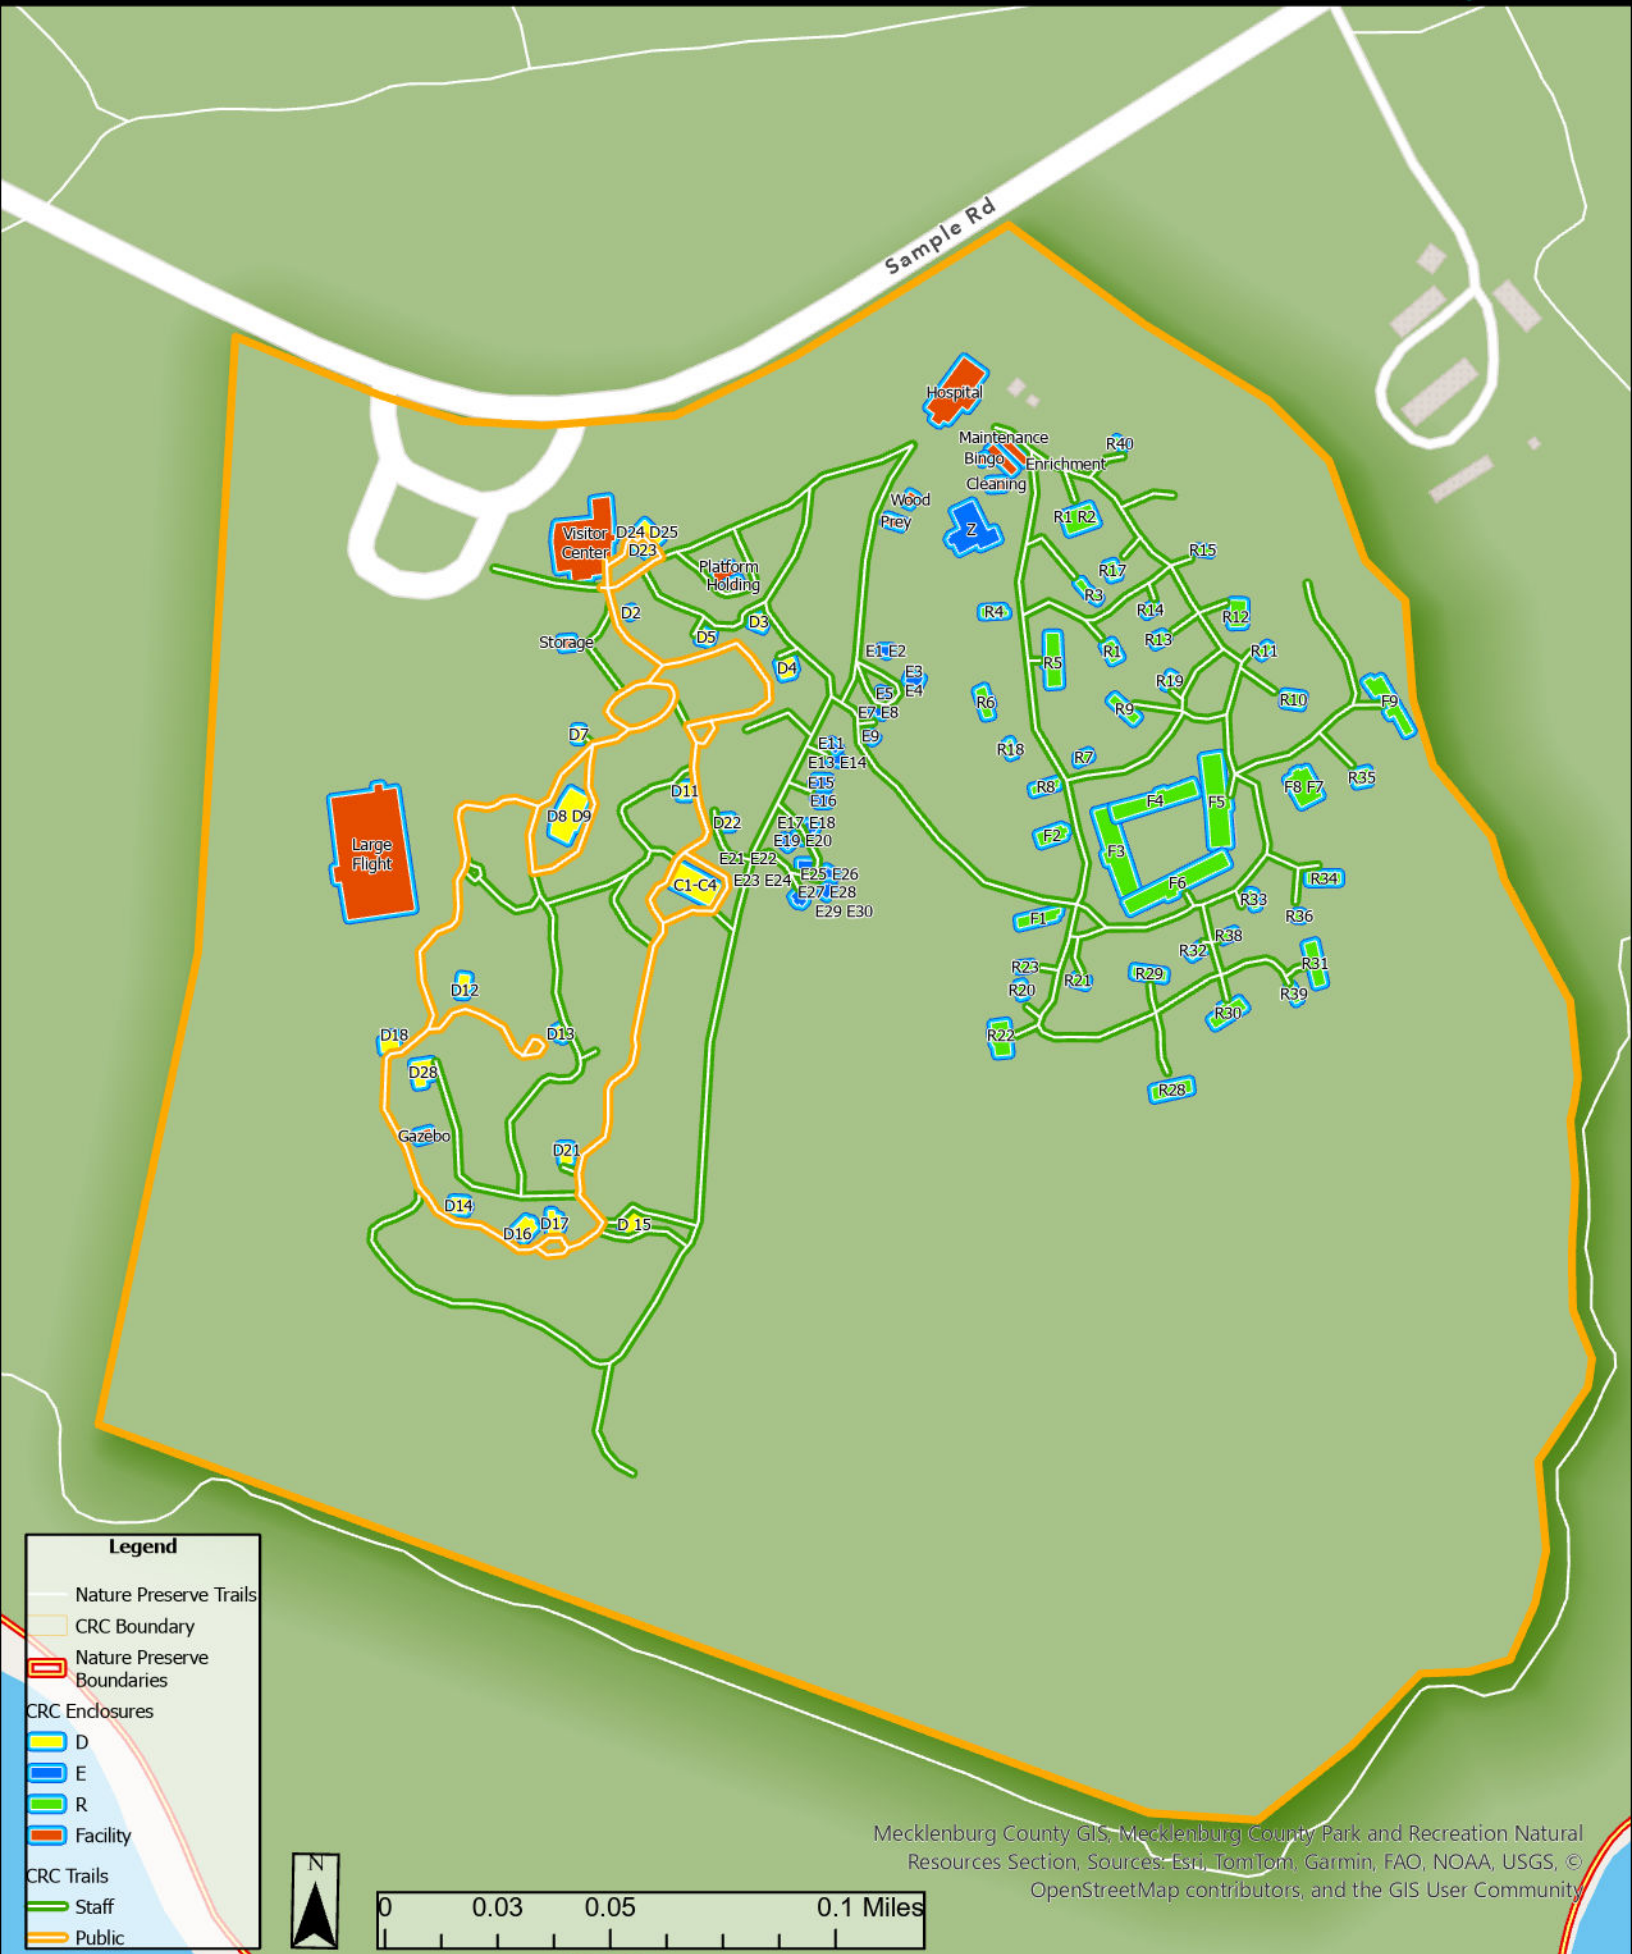

Legend

- Nature Preserve Trails
- CRC Boundary
- Nature Preserve Boundaries
- CRC Enclosures**
- D
- E
- R
- Facility
- CRC Trails**
- Staff
- Public

Legend

- Nature Preserve Trails
- CRC Boundary
- Nature Preserve Boundaries
- CRC Enclosures
 - D
 - E
 - R
 - Facility
- CRC Trails
 - Staff
 - Public

Legend

- Nature Preserve Trails
- CRC Boundary
- Nature Preserve Boundaries
- CRC Enclosures
 - D
 - E
 - R
- Facility
- CRC Trails
 - Staff
 - Public

Open Daily
10:00AM - 4:00PM

- Outdoor Classroom
- Quiet Area
- Picnic Area
- Restrooms
- Gift Shop
- Parking
- Gazebo
- Sandbox

AMBASSADOR BIRDS

- | | |
|------------------------------|------------------------------|
| 1 Common Raven | 10 Turkey Vulture |
| 2 Saker Falcon | 11 Andean Condor |
| 3 Harris Hawk | 12 Turkey Vulture |
| 4 Eastern Screech Owl | 13 Black Vulture |
| 5 Eurasian Eagle Owl | 14 Great Horned Owl |
| 6 Lanner Falcon | 15 King Vulture |
| 7 Red-tailed Hawk | 16 Peregrine Falcon |
| 8 Hooded Vulture | 17 Barred Owl |
| 9 Red-shouldered Hawk | 18 Golden Eagle |
| Swainson's Hawk | 19 African Fish-eagle |
| Barn Owl | 20 Bald Eagle |
| Chaco Owl | |